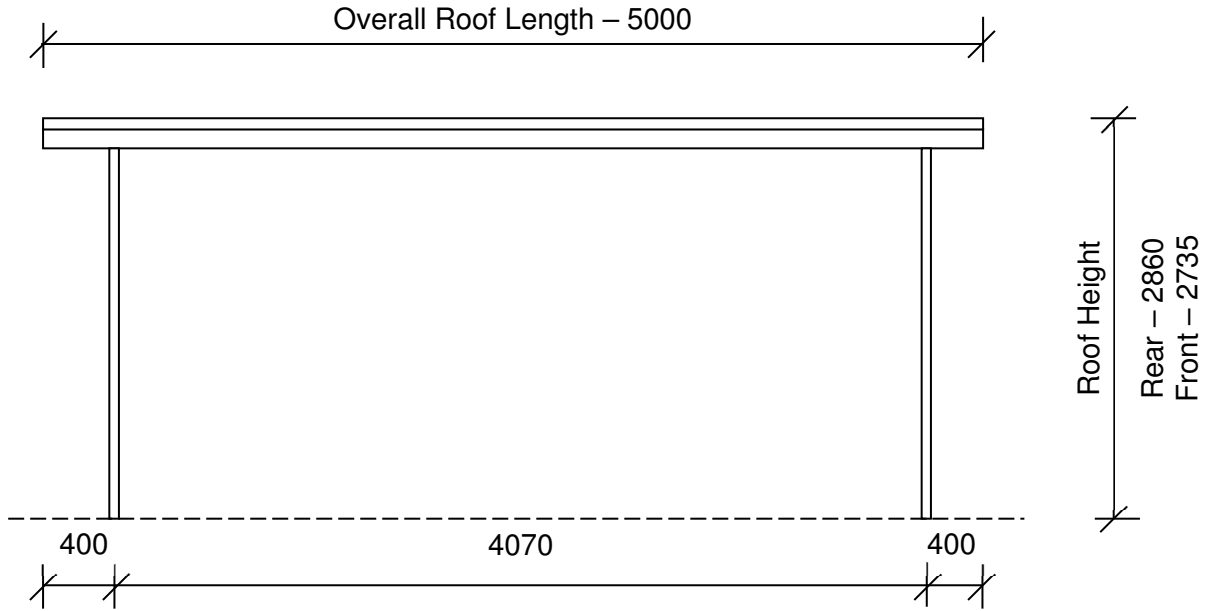

JUST PATIOS (QLD) PTY LTD

Client: Nguyen / Le  
Site Address: 26/20 Nicoro Place CALAMVALE  
Caboolture QLD 4116  
Lot: 26 Plan: SP284803 Size: 139m<sup>2</sup>

Roof Style/Type: Ausdeck V Line  
0.48mm Single Span  
Scale: 1:100 Wind Rating: W33/N2  
Builder: Just Patios (QBCC 1026222)  
Drawing Number: A4129a

JUST PATIOS (QLD) PTY LTD

Client: Nguyen / Le  
Site Address: 26/20 Nicoro Place  
Caboolture QLD 4116  
Lot: 26 Plan: SP284803 Size: 139m<sup>2</sup>

Roof Style/Type: Ausdeck V Line  
0.48mm Single Span  
Scale: 1:100 Wind Rating: W33/N2  
Builder: Just Patios (QBCC 1026222)  
Drawing Number: A4129b

Front Elevation

Side Elevation

Note: All heights are to the top of the roof and all measurements exclude posts and beams unless otherwise specified.