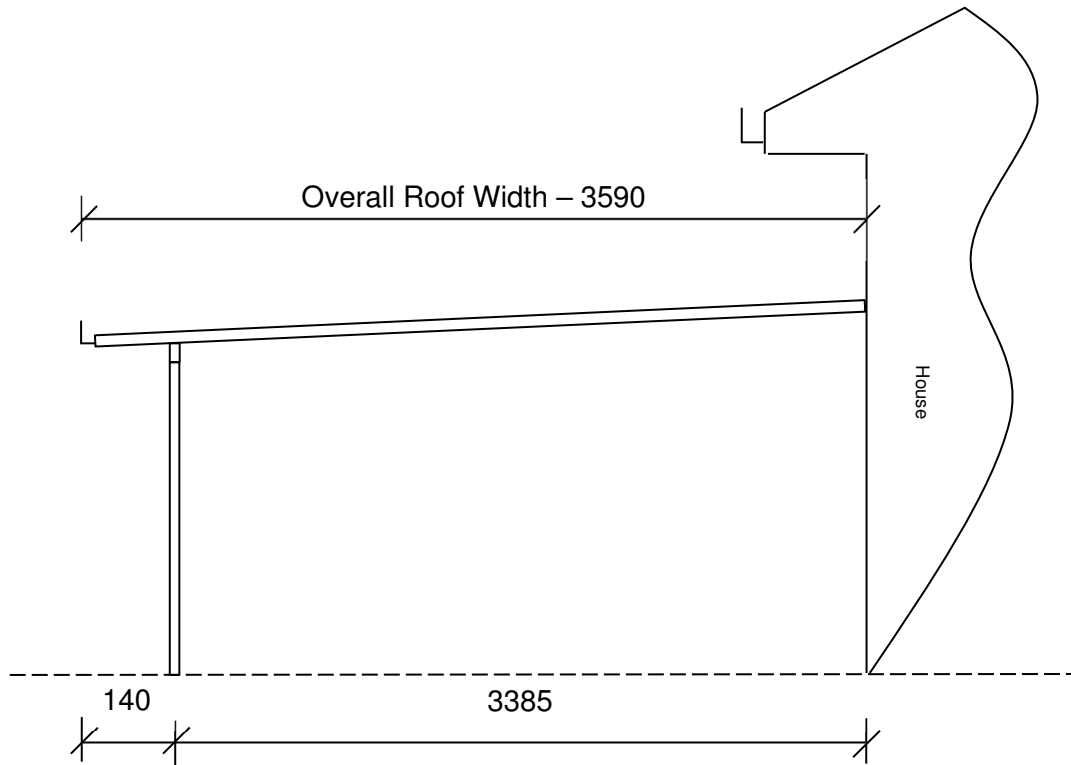

JUST PATIOS (QLD) PTY LTD

Client: Nguyen / Le  
Site Address: 26/20 Nicoro Place CALAMVALE  
Caboolture QLD 4116  
Lot: 26 Plan: SP284803 Size: 139m<sup>2</sup>

Roof Style/Type: Ausdeck V Line  
0.48mm Single Span  
Scale: 1:100 Wind Rating: W33/N2  
Builder: Just Patios (QBCC 1026222)  
Drawing Number: A4129a

JUST PATIOS (QLD) PTY LTD

Client: Nguyen / Le  
Site Address: 26/20 Nicoro Place  
Caboolture QLD 4116  
Lot: 26 Plan: SP284803 Size: 139m<sup>2</sup>

Roof Style/Type: Ausdeck V Line  
0.48mm Single Span  
Scale: 1:100 Wind Rating: W33/N2  
Builder: Just Patios (QBCC 1026222)  
Drawing Number: A4129b

Front Elevation

Side Elevation

Note: All heights are to the top of the roof and all measurements exclude posts and beams unless otherwise specified.