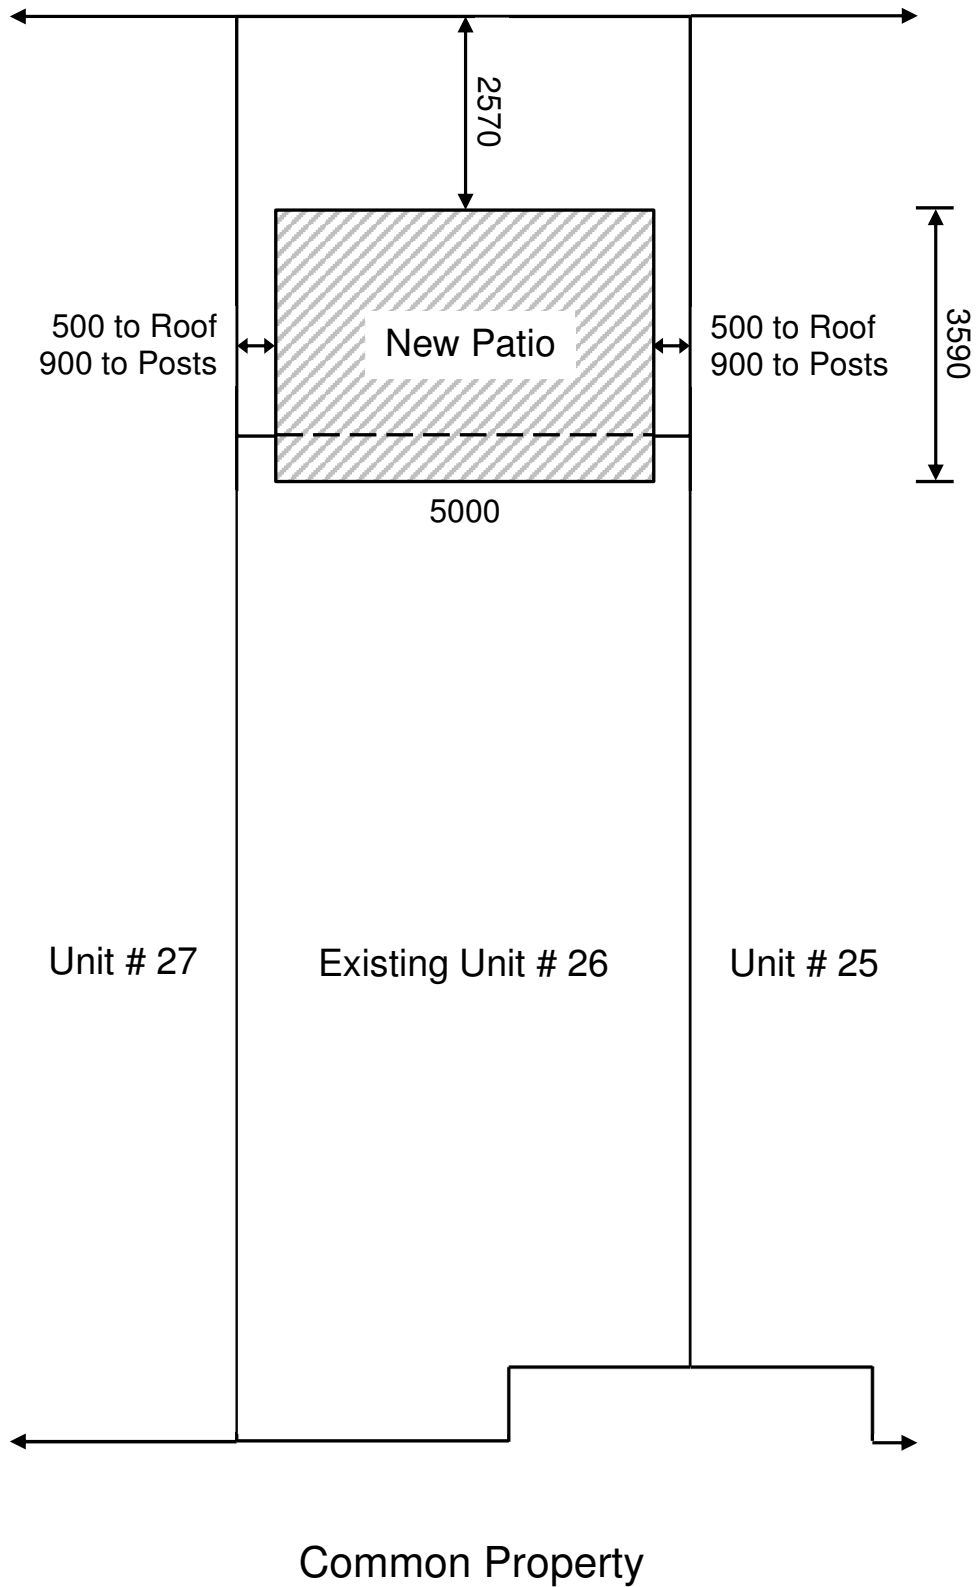

JUST PATIOS (QLD) PTY LTD

Client: Nguyen / Le  
Site Address: 26/20 Nicoro Place CALAMVALE  
Caboolture QLD 4116  
Lot: 26 Plan: SP284803 Size: 139m<sup>2</sup>

Roof Style/Type: Ausdeck V Line  
0.48mm Single Span  
Scale: 1:100 Wind Rating: W33/N2  
Builder: Just Patios (QBCC 1026222)  
Drawing Number: A4129a

JUST PATIOS (QLD) PTY LTD

Client: Nguyen / Le  
Site Address: 26/20 Nicoro Place  
Caboolture QLD 4116  
Lot: 26 Plan: SP284803 Size: 139m<sup>2</sup>

Roof Style/Type: Ausdeck V Line  
0.48mm Single Span  
Scale: 1:100 Wind Rating: W33/N2  
Builder: Just Patios (QBCC 1026222)  
Drawing Number: A4129b

Front Elevation

Side Elevation

Note: All heights are to the top of the roof and all measurements exclude posts and beams unless otherwise specified.