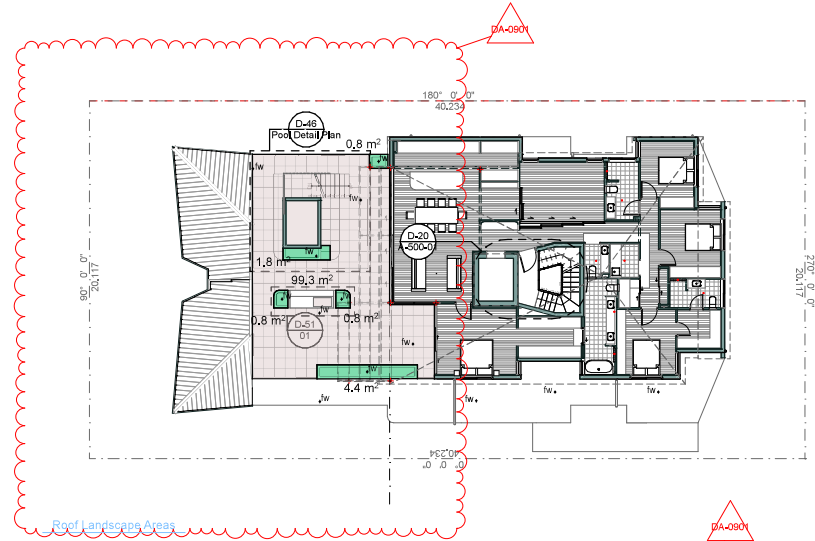

Ground Landscape Areas

BCC DS
RECEIVED
 13/05/2026
APPLICATION REF
 A006992901

Level 02 Landscape Areas

Level 01 Landscape Areas

Roof Landscape Areas

Landscape Areas (m2)	
Balcony Planter	22.43
Deep Planting	116.10
Other Planting Areas	1.50
Podium Planting	74.29
Trellis	33.24