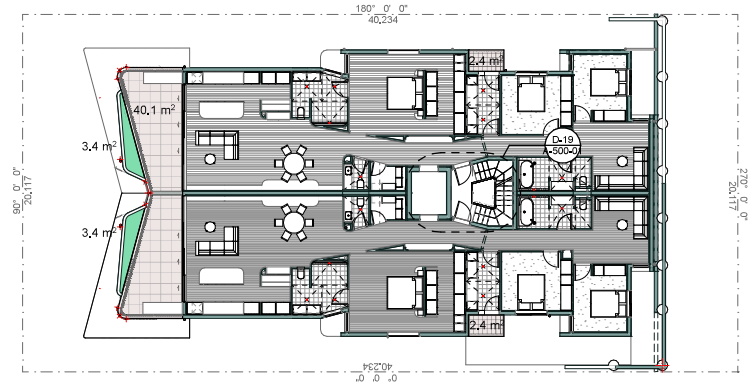

Ground Landscape Areas

BCC DS
RECEIVED
 13/05/2026
APPLICATION REF
 A006992901

Level 02 Landscape Areas

Level 01 Landscape Areas

Roof Landscape Areas

Landscape Areas (m2)	
Balcony Planter	22.43
Deep Planting	116.10
Other Planting Areas	1.50
Podium Planting	74.29
Trellis	33.24