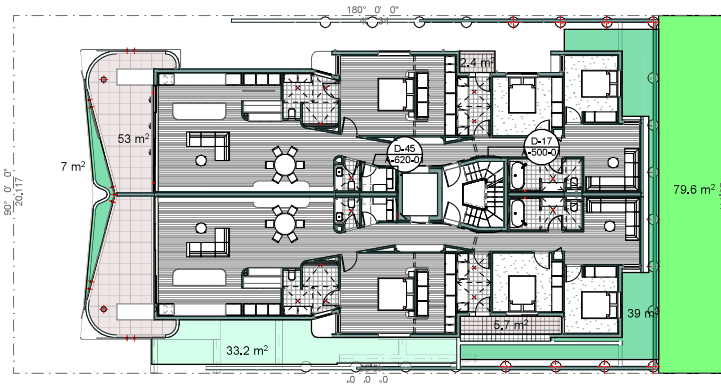

Ground Landscape Areas

BCC DS
RECEIVED
 13/05/2026
APPLICATION REF
 A006992901

Level 02 Landscape Areas

Level 01 Landscape Areas

Roof Landscape Areas

Landscape Areas (m2)	
Balcony Planter	22.43
Deep Planting	116.10
Other Planting Areas	1.50
Podium Planting	74.29
Trellis	33.24