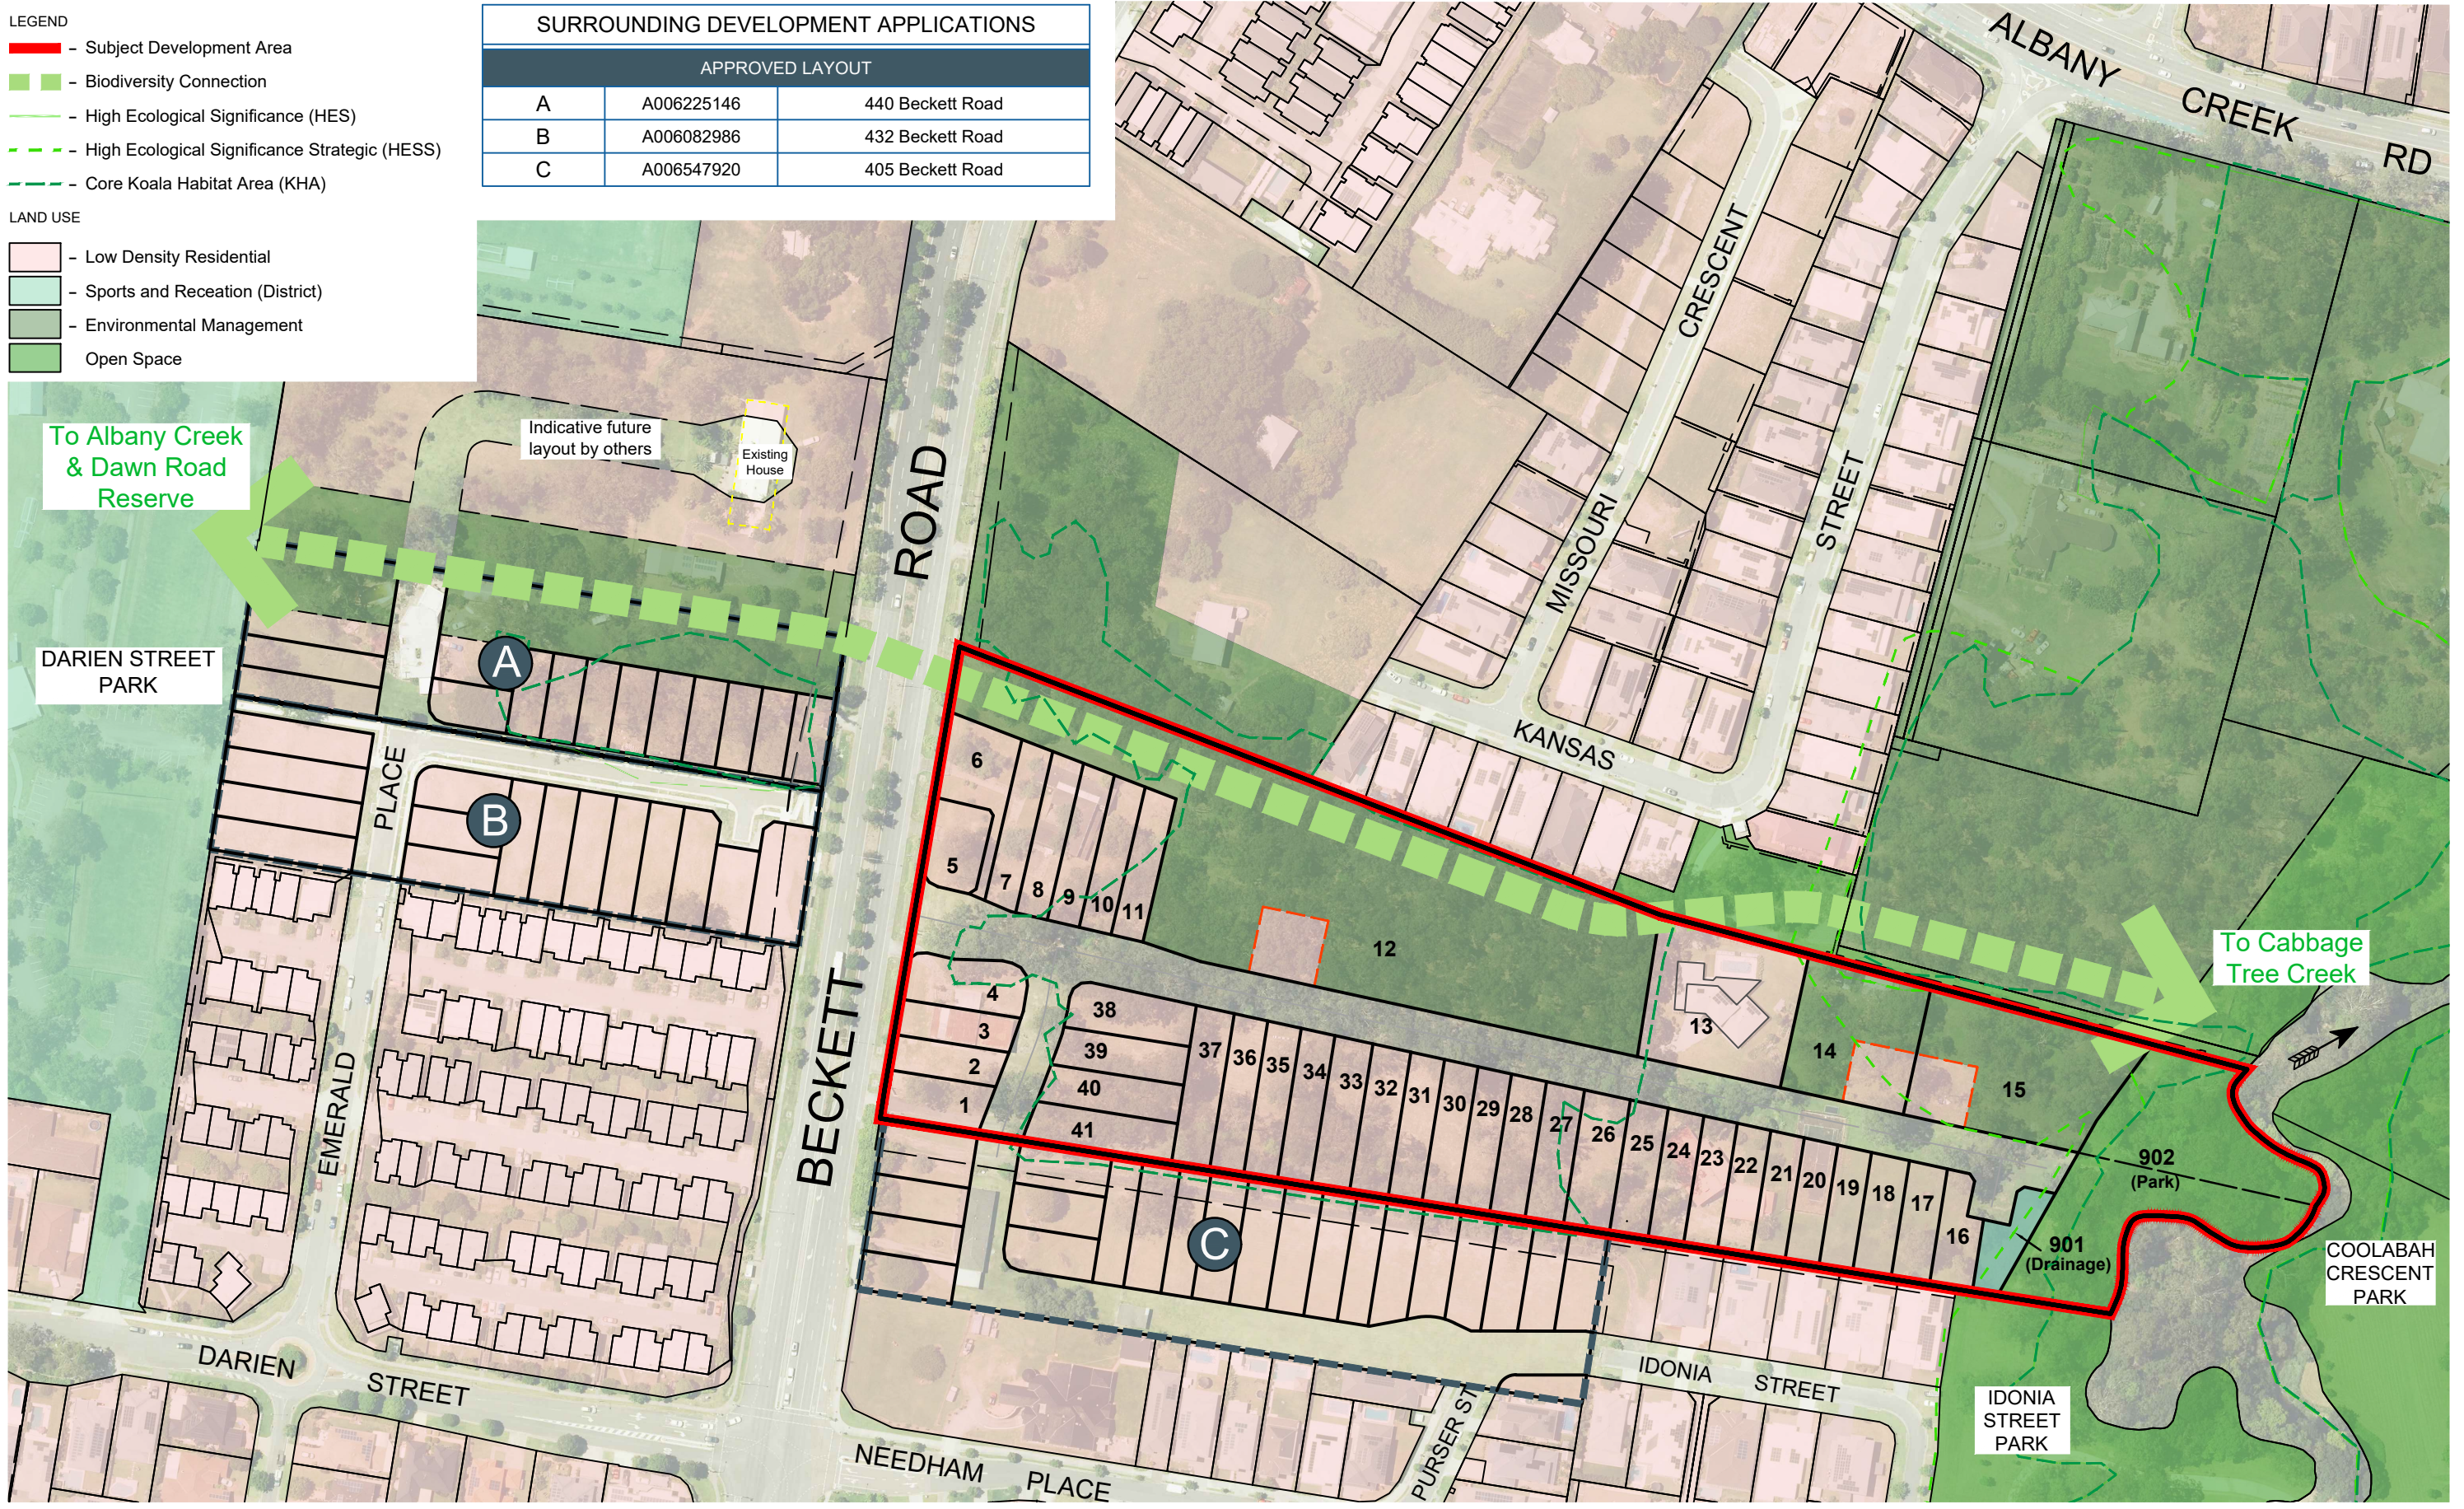

- LEGEND**
- - Subject Development Area
 - - Biodiversity Connection
 - - High Ecological Significance (HES)
 - - - - High Ecological Significance Strategic (HESS)
 - - - - Core Koala Habitat Area (KHA)
- LAND USE**
- Low Density Residential
 - Sports and Recreation (District)
 - Environmental Management
 - Open Space

SURROUNDING DEVELOPMENT APPLICATIONS		
APPROVED LAYOUT		
A	A006225146	440 Beckett Road
B	A006082986	432 Beckett Road
C	A006547920	405 Beckett Road

Issue	Revision	Int	Date
A	Layout from plan A21200 'P5 Rev G'	NQ	14/04/25