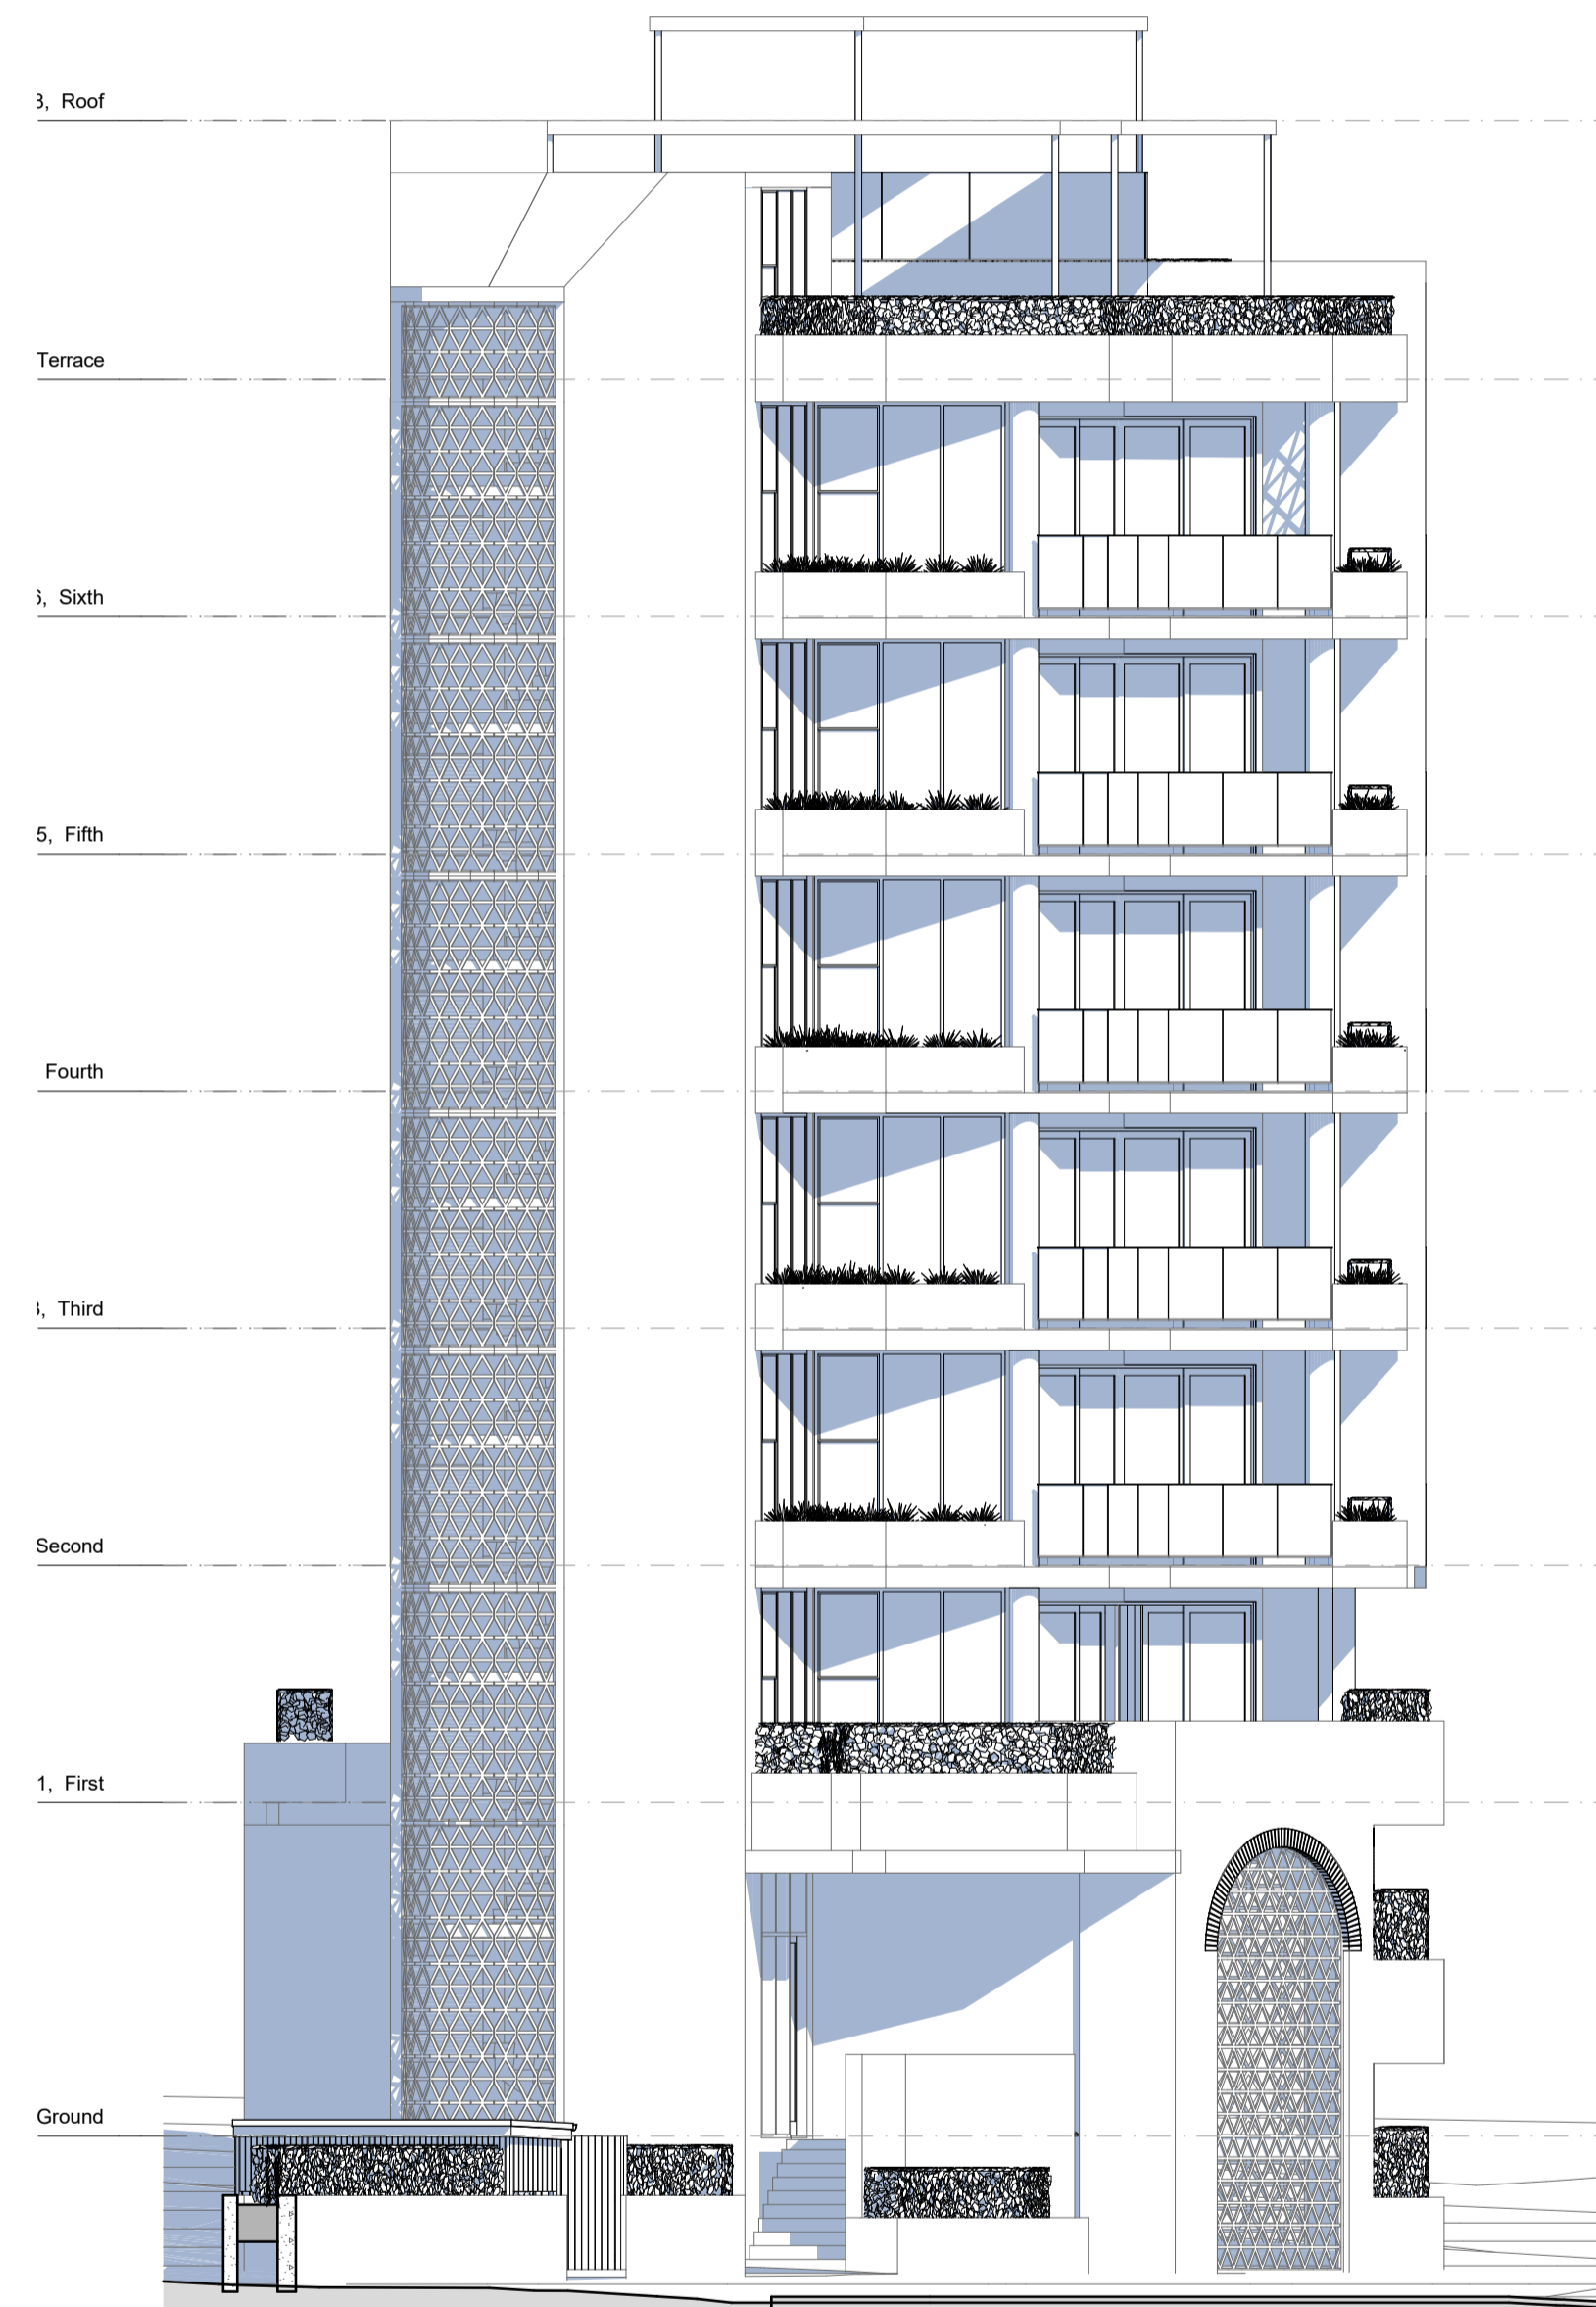

West Elevation - Summer Solstice 12PM  
Scale 1:100

West Elevation - Winter Solstice 12PM  
Scale 1:100

**BCC DS  
RECEIVED**  
20/12/23  
**APPLICATION REF**  
A006130292

North Elevation - Winter Solstice 12PM  
Scale 1:100

North Elevation - Winter Solstice 4PM  
Scale 1:100

North Elevation - Summer Solstice 12PM  
Scale 1:100

North Elevation - Summer Solstice 4PM  
Scale 1:100