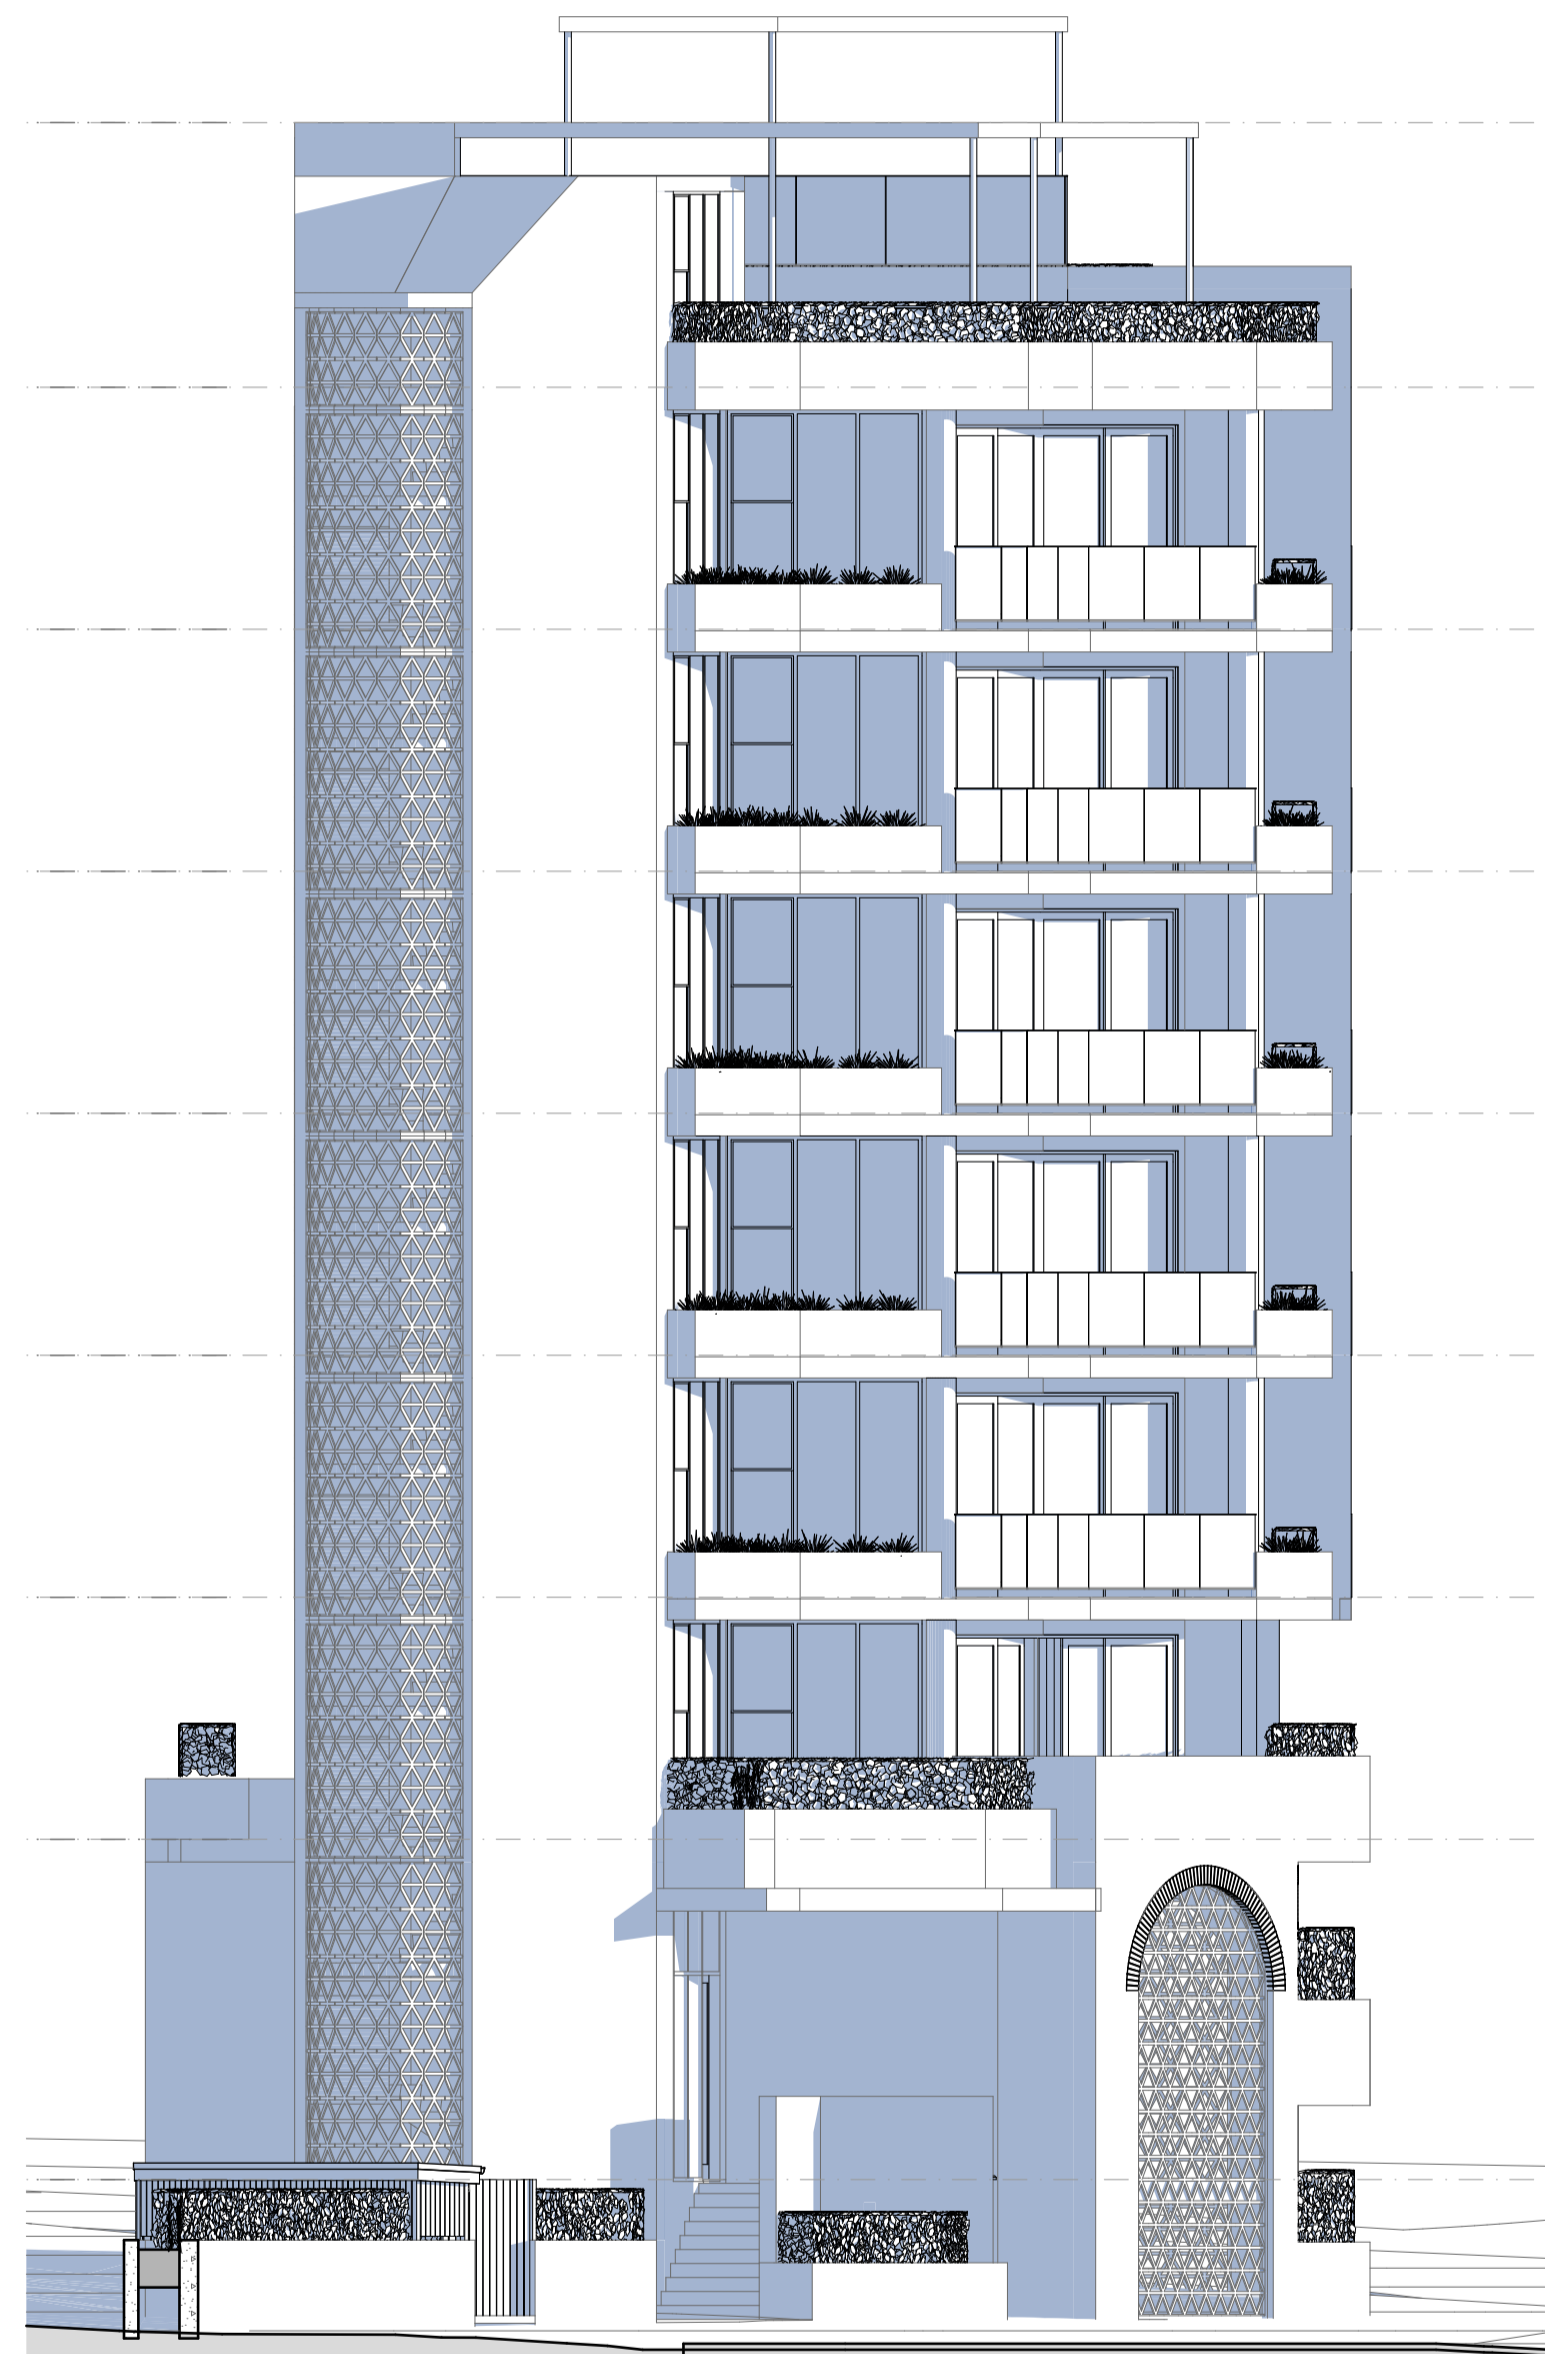

West Elevation - Summer Solstice 12PM  
Scale 1:100

West Elevation - Winter Solstice 12PM  
Scale 1:100

**BCC DS  
RECEIVED**  
20/12/23  
**APPLICATION REF**  
A006130292

North Elevation - Winter Solstice 12PM  
Scale 1:100

North Elevation - Winter Solstice 4PM  
Scale 1:100

North Elevation - Summer Solstice 12PM  
Scale 1:100

North Elevation - Summer Solstice 4PM  
Scale 1:100