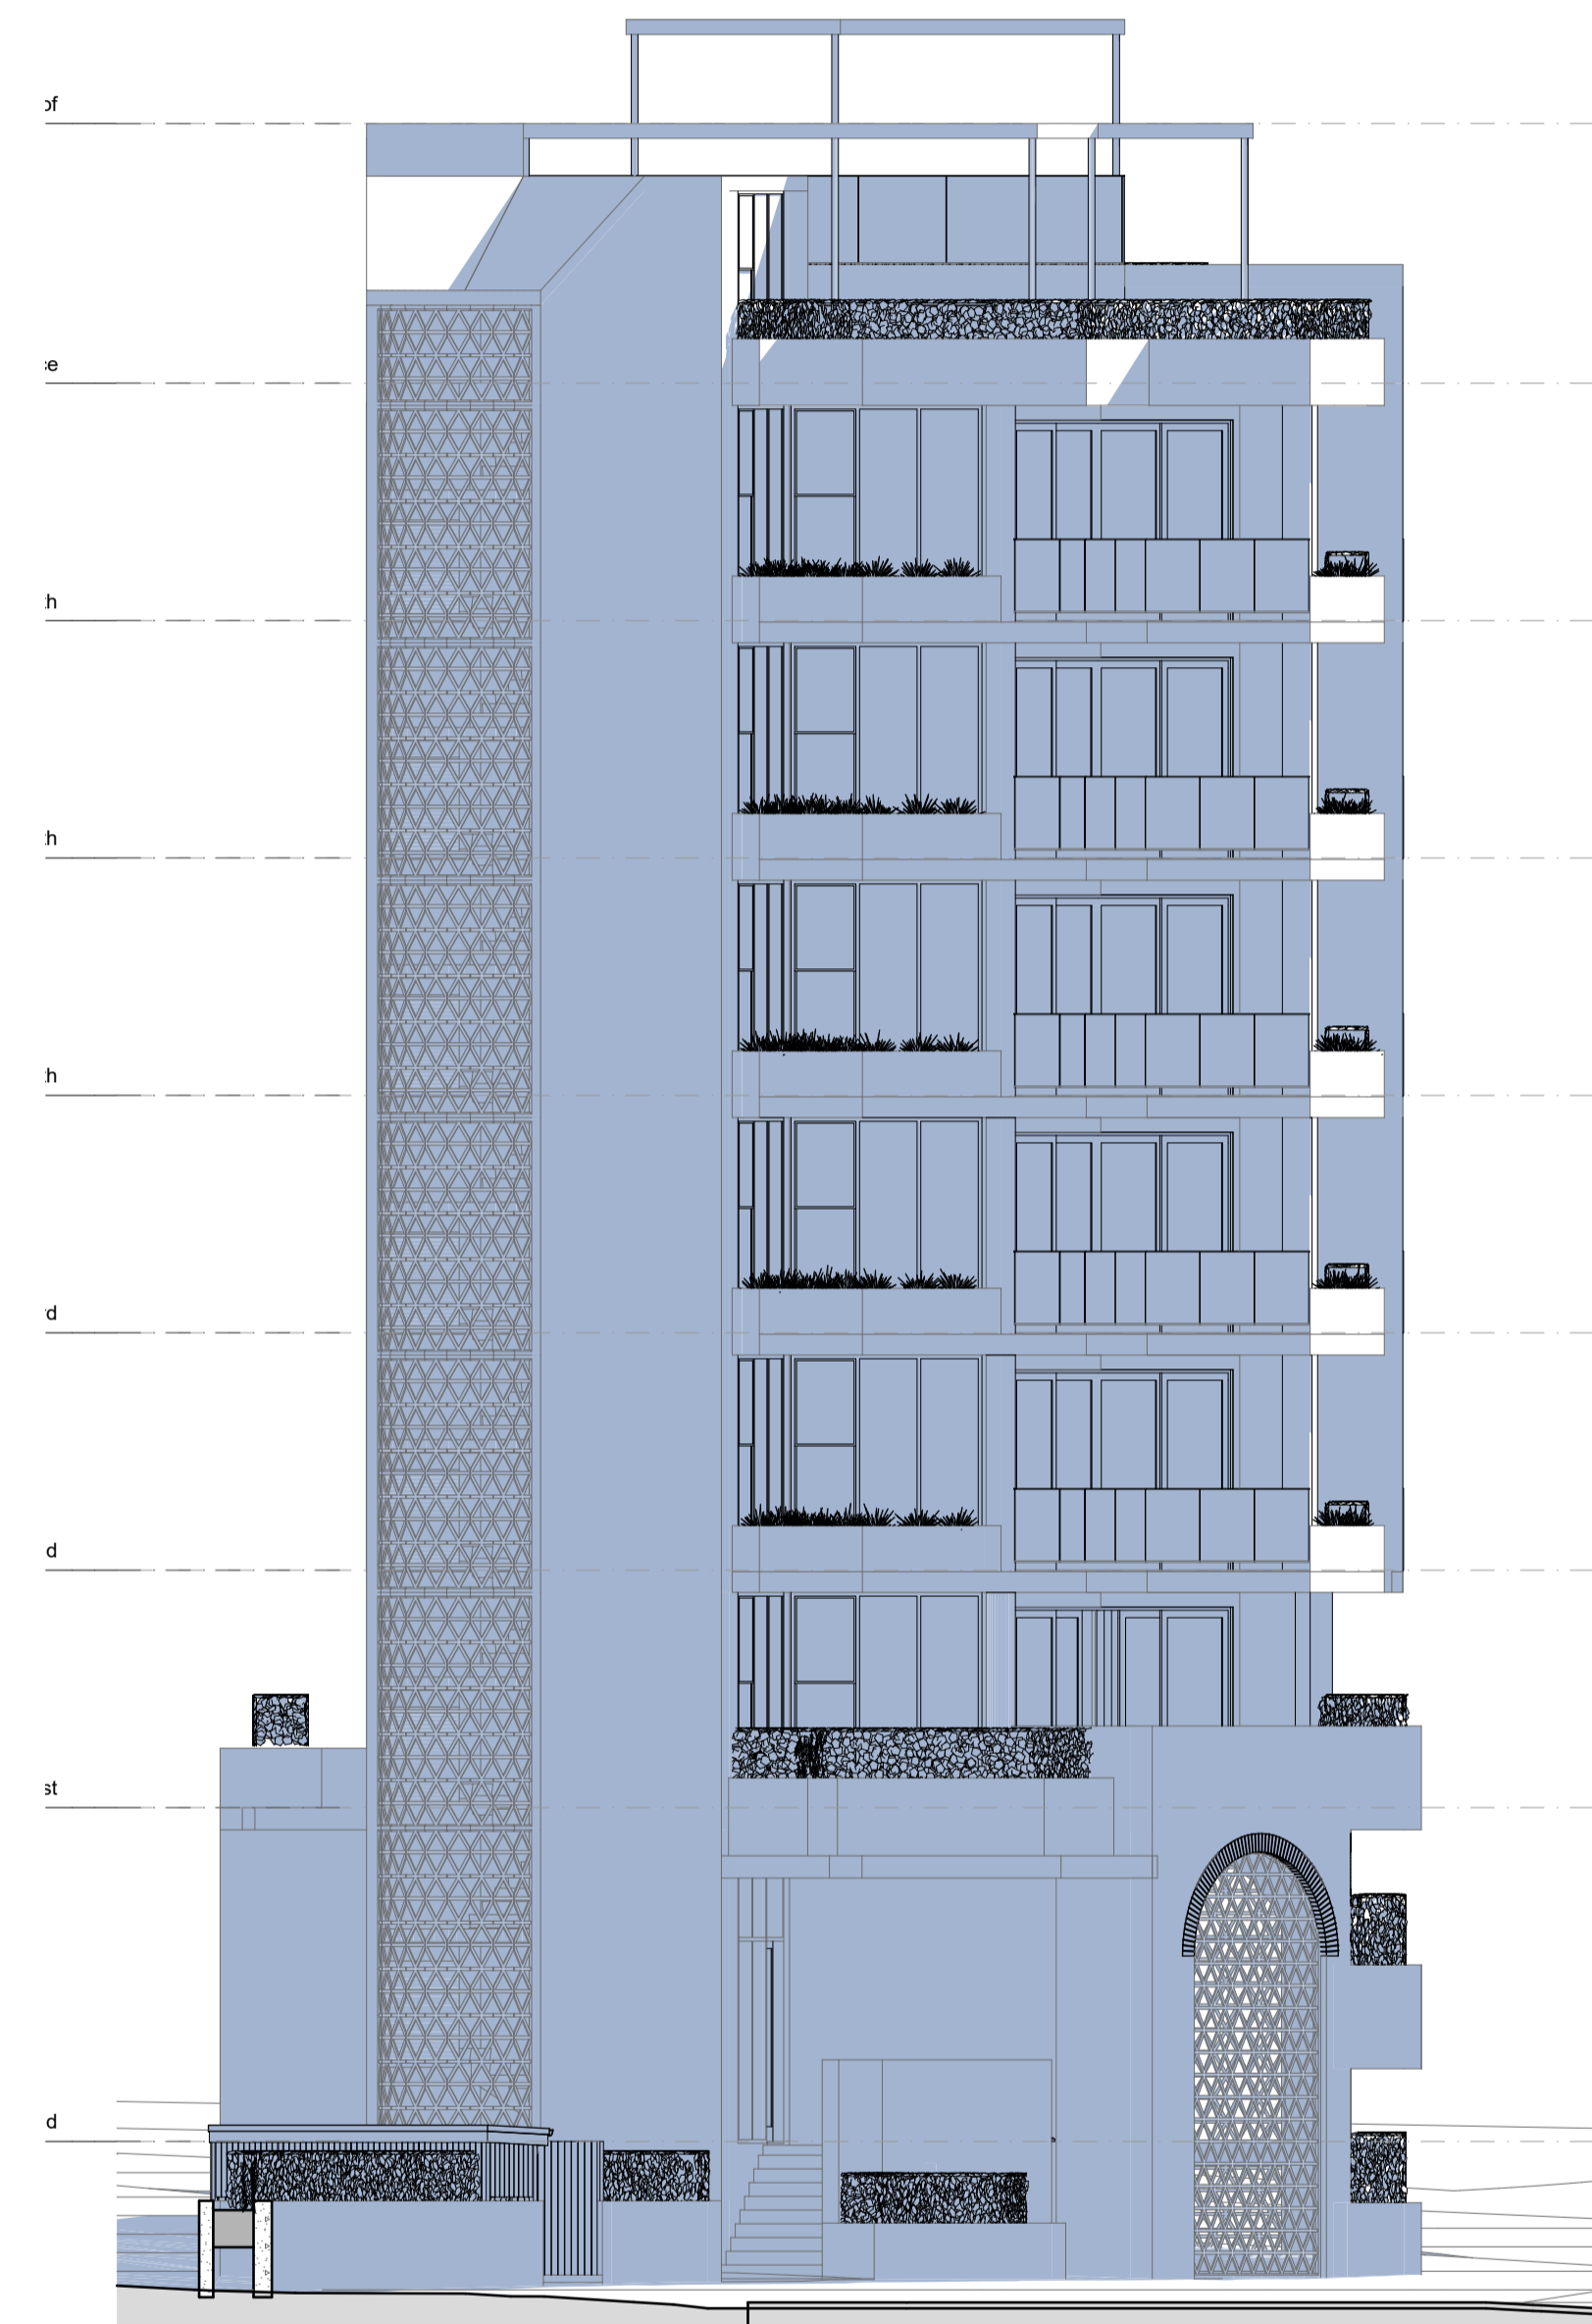

West Elevation - Summer Solstice 12PM  
Scale 1:100

West Elevation - Winter Solstice 12PM  
Scale 1:100

**BCC DS  
RECEIVED**  
20/12/23  
**APPLICATION REF**  
A006130292

North Elevation - Winter Solstice 12PM  
Scale 1:100

North Elevation - Winter Solstice 4PM  
Scale 1:100

North Elevation - Summer Solstice 12PM  
Scale 1:100

North Elevation - Summer Solstice 4PM  
Scale 1:100