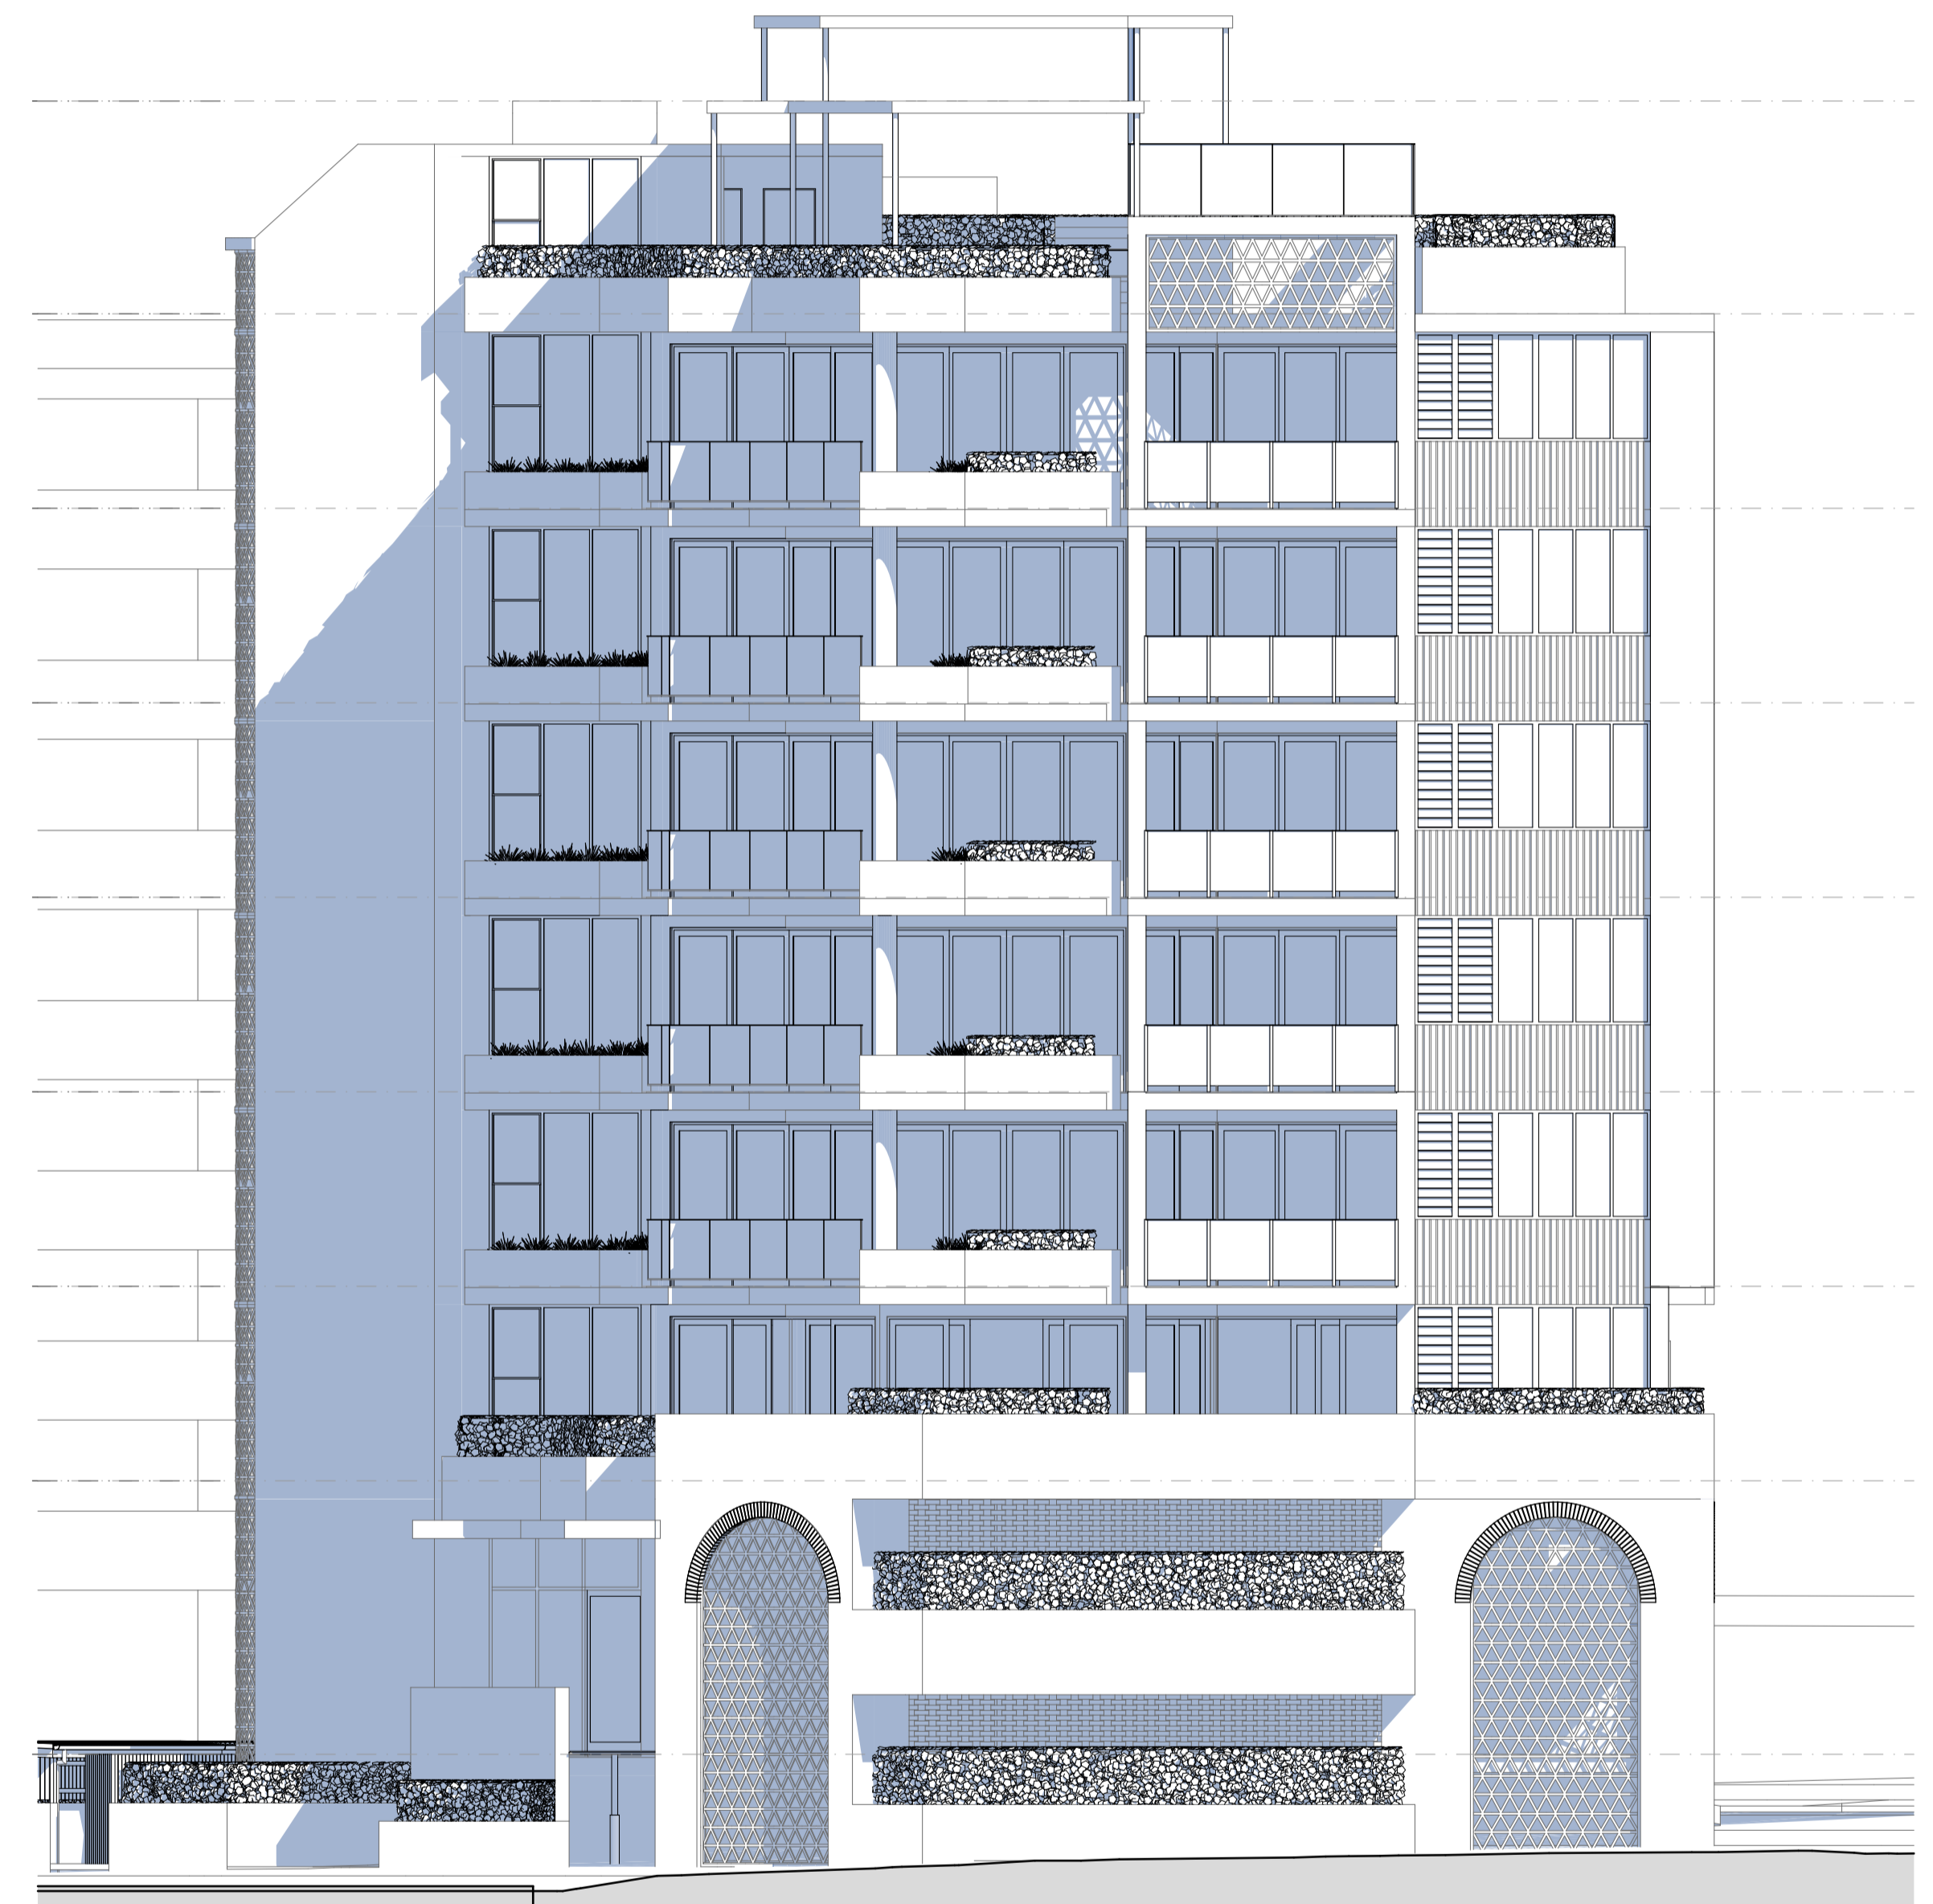

West Elevation - Summer Solstice 12PM  
Scale 1:100

West Elevation - Winter Solstice 12PM  
Scale 1:100

**BCC DS  
RECEIVED**  
20/12/23  
**APPLICATION REF**  
A006130292

North Elevation - Winter Solstice 12PM  
Scale 1:100

North Elevation - Winter Solstice 4PM  
Scale 1:100

North Elevation - Summer Solstice 12PM  
Scale 1:100

North Elevation - Summer Solstice 4PM  
Scale 1:100