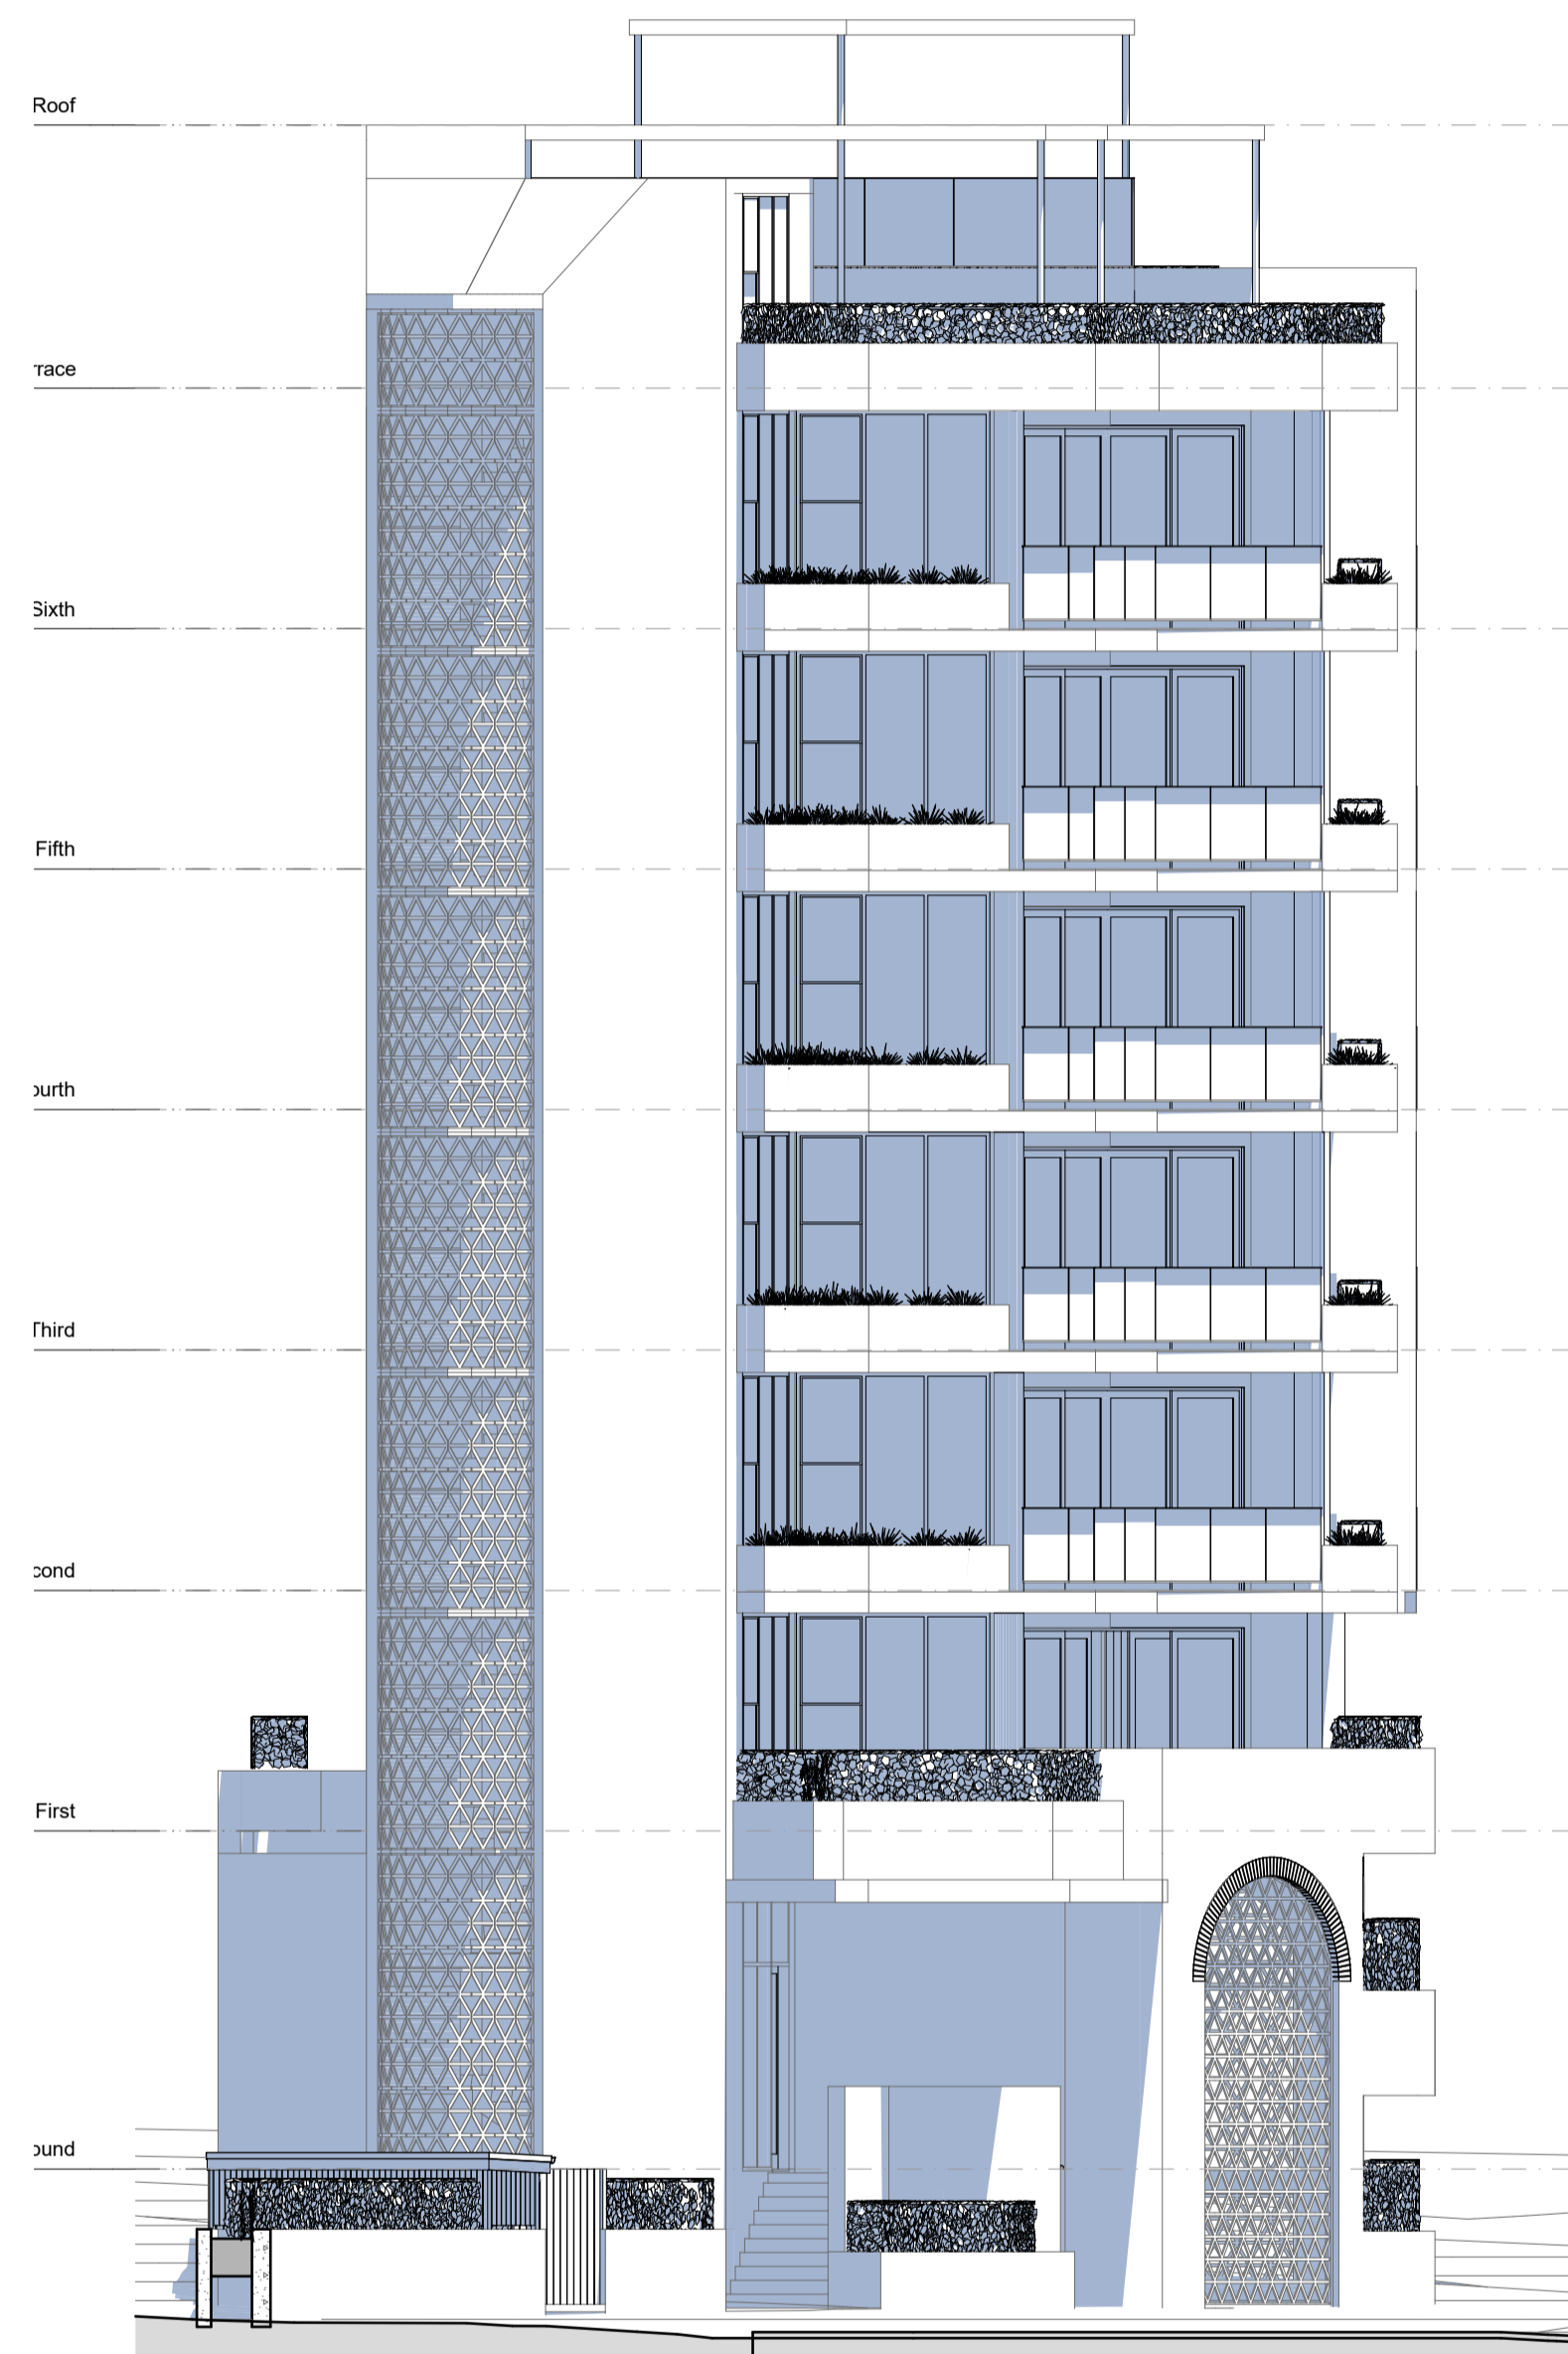

West Elevation - Summer Solstice 12PM  
Scale 1:100

West Elevation - Winter Solstice 12PM  
Scale 1:100

**BCC DS  
RECEIVED**  
20/12/23  
**APPLICATION REF**  
A006130292

North Elevation - Winter Solstice 12PM  
Scale 1:100

North Elevation - Winter Solstice 4PM  
Scale 1:100

North Elevation - Summer Solstice 12PM  
Scale 1:100

North Elevation - Summer Solstice 4PM  
Scale 1:100